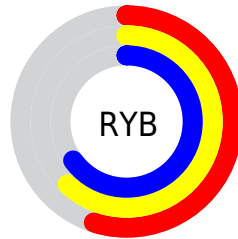

# Details

The CIELCh color **66, 13.613, 157.728** is a light color, and the websafe version is hex **669999**. A complement of this color would be **61, 13.789, 340.201**, and the grayscale version is **65, 0.008, 296.813**.

A 20% lighter version of the original color is **86, 13.528, 157.347**, and **46, 13.563, 156.954** is the 20% darker color. If you saturate the color by 10%, you get **65, 21.994, 156.797**, and if you desaturate by 10%, it is **67, 5.189, 158.581**.

# Distribution

Red (55%)

Green (65%)

Blue (59%)

Red (55%)

Yellow (62%)

Blue (65%)

Cyan (16%)