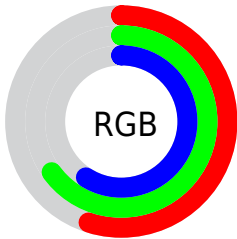

Distribution

Red (55%)

Green (65%)

Blue (59%)