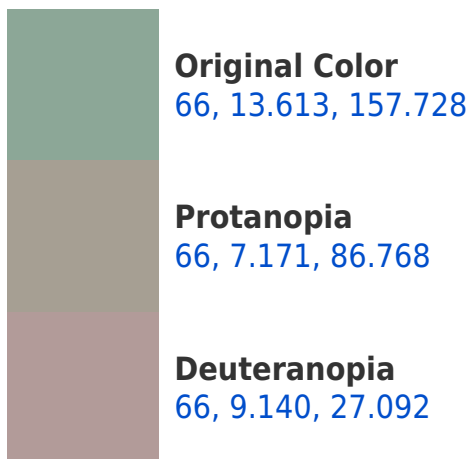

# Black Background

This preview shows how the CIELCh color 66, 13.613, 157.728 looks on a black background.

## **Background**

This preview shows how black text looks on a background with the CIELCh color 66, 13.613, 157.728.

This preview shows how white text looks on a background with the CIELCh color 66, 13.613, 157.728.

## Dichromacy

**Tritanopia**  
66, 9.745, 246.896

# Trichromacy

**Original Color**  
66, 13.613, 157.728

**Protanomaly**  
66, 8.093, 126.145

**Deuteranomaly**  
66, 4.316, 82.908

**Tritanomaly**  
66, 8.138, 210.623