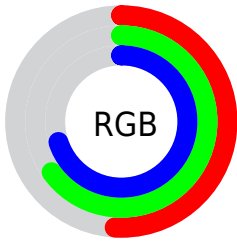

Distribution

- Red (51%)
- Green (65%)
- Blue (70%)