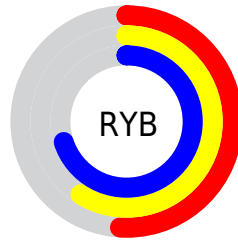

- Red (51%)
- Yellow (59%)
- Blue (70%)