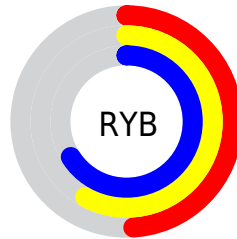

# Details

The CIELCh color **66, 17.026, 180.849** is a light color, and the websafe version is hex **669999**. A complement of this color would be **57, 18.964, 6.051**, and the grayscale version is **64, 0.008, 296.813**.

A 20% lighter version of the original color is **86, 16.666, 181.743**, and **46, 17.179, 181.336** is the 20% darker color. If you saturate the color by 10%, you get **65, 22.857, 179.830**, and if you desaturate by 10%, it is **67, 10.827, 181.811**.

# Distribution

Red (49%)

Green (66%)

Blue (63%)

Red (49%)

Yellow (58%)

Blue (66%)

Cyan (27%)