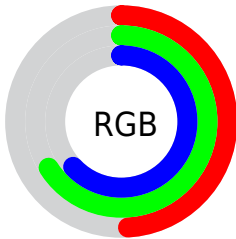

Distribution

Red (49%)

Green (66%)

Blue (63%)