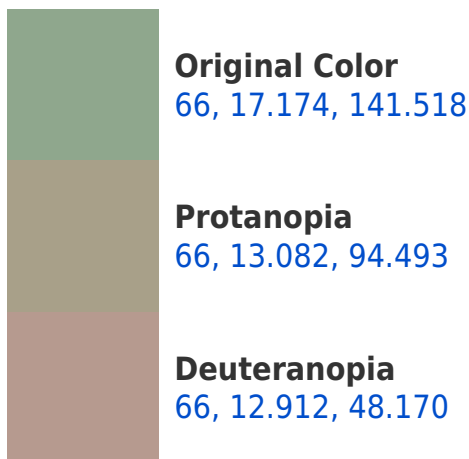

# Black Background

This preview shows how the CIELCh color 66, 17.174, 141.518 looks on a black background.

## Background

This preview shows how black text looks on a background with the CIELCh color 66, 17.174, 141.518.

This preview shows how white text looks on a background with the CIELCh color 66, 17.174, 141.518.

## Dichromacy

**Tritanopia**  
66, 8.683, 255.475

# Trichromacy

**Original Color**  
66, 17.174, 141.518

**Protanomaly**  
66, 13.276, 113.956

**Deuteranomaly**  
66, 10.048, 88.148

**Tritanomaly**  
66, 6.700, 194.127