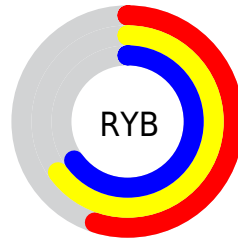

## Conversions Part 2

Format	Color
<a href="#">RYB</a>	<a href="#">141, 167, 165</a>
Decimal	<a href="#">9414541</a>
CIELab	<a href="#">66.00, -13.44, 10.69</a>
CIELCh	<a href="#">66, 17.174, 141.518</a>
Yxy	<a href="#">35.3238, 0.3126, 0.3695</a>
Android (android.graphics.Color)	<a href="#">4287604621 (0xFF8FA78D)</a>
YUV	<a href="#">156.8600, -7.8190, -12.1552</a>
Hunter-Lab	<a href="#">59.4338, -14.2485, 11.2948</a>

# Details

The CIELCh color **66, 17.174, 141.518** is a dark color, and the websafe version is hex **999999**. A complement of this color would be **61, 17.231, 323.112**, and the grayscale version is **65, 0.008, 296.813**.

A 20% lighter version of the original color is **86, 16.903, 141.788**, and **46, 17.184, 142.134** is the 20% darker color. If you saturate the color by 10%, you get **65, 28.255, 140.852**, and if you desaturate by 10%, it is **68, 6.114, 142.112**.

# Distribution

Red (56%)

Green (65%)

Blue (55%)

Red (55%)

Yellow (65%)

Blue (65%)

Cyan (14%)