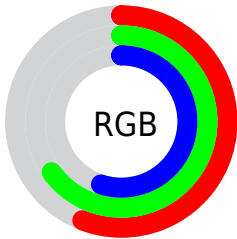

Distribution

Red (56%)

Green (65%)

Blue (55%)