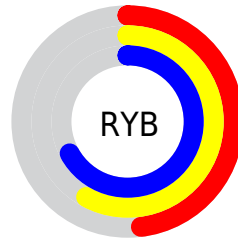

# Details

The CIELCh color **66, 18.165, 180.033** is a light color, and the websafe version is hex **669999**. A complement of this color would be **56, 20.323, 5.659**, and the grayscale version is **64, 0.008, 296.813**.

A 20% lighter version of the original color is **86, 17.775, 180.962**, and **46, 18.315, 180.320** is the 20% darker color. If you saturate the color by 10%, you get **65, 23.979, 178.991**, and if you desaturate by 10%, it is **67, 11.968, 181.012**.

# Distribution

Red (48%)

Green (67%)

Blue (63%)

Red (48%)

Yellow (58%)

Blue (67%)

Cyan (28%)