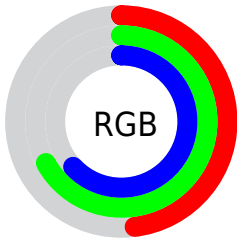

Distribution

Red (48%)

Green (67%)

Blue (63%)