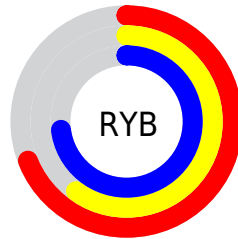

Red (69%)

Yellow (60%)

Blue (73%)