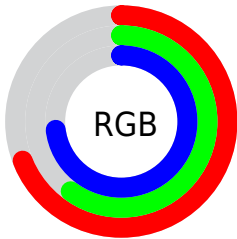

Distribution

Red (69%)

Green (60%)

Blue (73%)