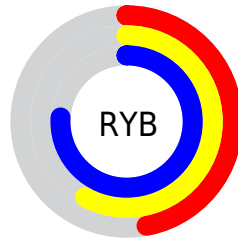

## Conversions Part 2

Format	Color
<a href="#">RYB</a>	<a href="#">119, 148, 195</a>
Decimal	<a href="#">7841731</a>
CIELab	<a href="#">66.00, -8.84, -19.42</a>
CIElCh	<a href="#">66, 21.335, 245.527</a>
Yxy	<a href="#">35.3238, 0.2529, 0.2871</a>
Android (android.graphics.Color)	<a href="#">4286031811 (0xFF77A7C3)</a>
YUV	<a href="#">155.8400, 19.3059, -32.3087</a>
Hunter-Lab	<a href="#">59.4338, -10.5513, -14.8452</a>

# Details

The CIELCh color `66, 21.335, 245.527` is a light color, and the websafe version is hex `6699CC`. A complement of this color would be `65, 26.155, 56.648`, and the grayscale version is `64, 0.008, 296.813`.

A 20% lighter version of the original color is `86, 21.434, 246.263`, and `46, 21.228, 245.390` is the 20% darker color. If you saturate the color by 10%, you get `63, 26.077, 247.794`, and if you desaturate by 10%, it is `69, 16.250, 243.683`.

# Distribution

Red (47%)

Green (65%)

Blue (76%)

Red (47%)

Yellow (58%)

Blue (76%)

Cyan (39%)