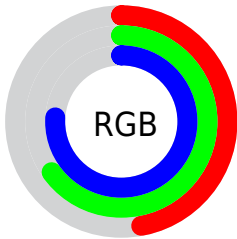

Distribution

Red (47%)

Green (65%)

Blue (76%)