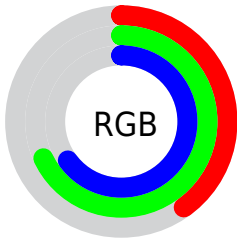

Distribution

Red (40%)

Green (68%)

Blue (65%)