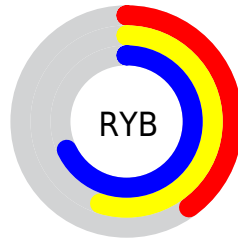

# Details

The CIELCh color **66, 24.148, 186.740** is a dark color, and the websafe version is hex **669999**. A complement of this color would be **51, 30.066, 14.723**, and the grayscale version is **62, 0.008, 296.813**.

A 20% lighter version of the original color is **86, 24.388, 186.527**, and **46, 24.070, 186.764** is the 20% darker color. If you saturate the color by 10%, you get **65, 28.889, 185.860**, and if you desaturate by 10%, it is **67, 18.819, 187.584**.

# Distribution

Red (40%)

Green (68%)

Blue (65%)

Red (40%)

Yellow (55%)

Blue (68%)

Cyan (41%)