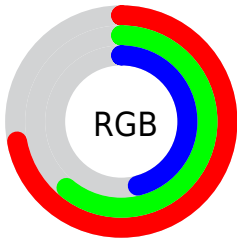

Distribution

- Red (72%)
- Green (61%)
- Blue (46%)