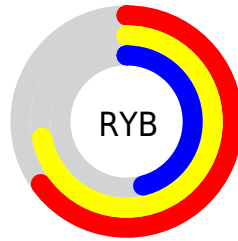

- Red (65%)
- Yellow (72%)
- Blue (46%)