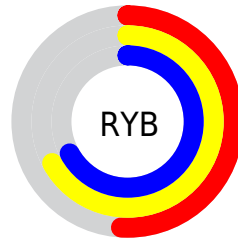

A 20% lighter version of the original color is  $86, 26.087, 142.682$ , and  $46, 26.718, 142.356$  is the 20% darker color. If you saturate the color by 10%, you get  $65, 37.814, 142.128$ , and if you desaturate by 10%, it is  $68, 14.824, 143.686$ .

# Distribution

Red (51%)

Green (67%)

Blue (51%)

Red (51%)

Yellow (67%)

Blue (67%)

Cyan (23%)