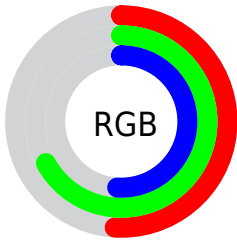

Distribution

Red (51%)

Green (67%)

Blue (51%)