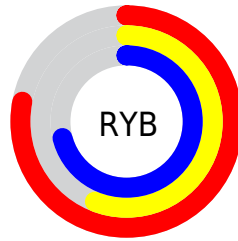

- Red (78%)
- Yellow (56%)
- Blue (71%)