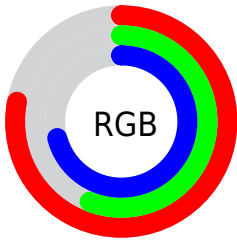

Distribution

- Red (78%)
- Green (56%)
- Blue (71%)