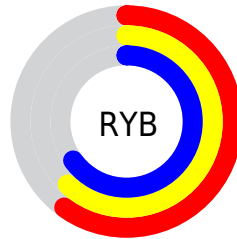

- Red (60%)
- Yellow (62%)
- Blue (65%)