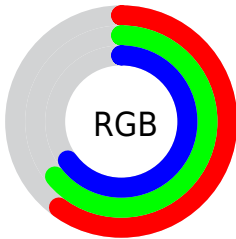

Distribution

- Red (60%)
- Green (64%)
- Blue (65%)