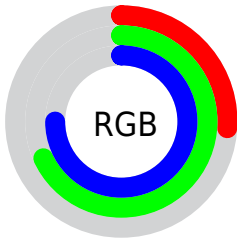

Distribution

- Red (26%)
- Green (68%)
- Blue (75%)