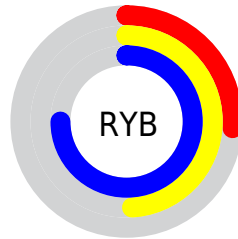

- Red (26%)
- Yellow (49%)
- Blue (75%)