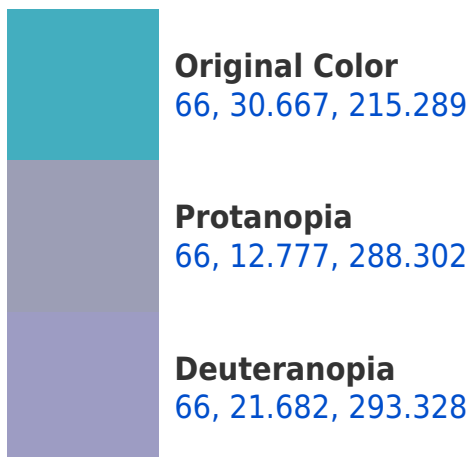

## **Background**

This preview shows how black text looks on a background with the CIELCh color 66, 30.667, 215.289.

This preview shows how white text looks on a background with the CIELCh color 66, 30.667, 215.289.

## Dichromacy

**Tritanopia**  
66, 30.936, 211.794

# Trichromacy

**Original Color**  
66, 30.667, 215.289

**Protanomaly**  
65, 17.364, 241.064

**Deuteranomaly**  
65, 20.916, 254.651

**Tritanomaly**  
66, 30.952, 212.878

# Monochromacy

**Original Color**  
66, 30.667, 215.289

**Achromatopsia**  
60, 0.008, 296.813

**Achromatomaly**  
61, 13.994, 212.298