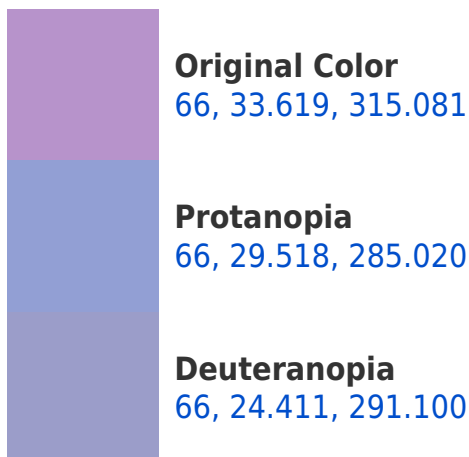

# Black Background

This preview shows how the CIELCh color 66, 33.619, 315.081 looks on a black background.

## **Background**

This preview shows how black text looks on a background with the CIELCh color 66, 33.619, 315.081.

This preview shows how white text looks on a background with the CIELCh color 66, 33.619, 315.081.

## Dichromacy

**Tritanopia**  
66, 11.042, 343.533

# Trichromacy

**Original Color**  
66, 33.619, 315.081

**Protanomaly**  
66, 30.057, 296.387

**Deuteranomaly**  
66, 27.626, 301.476

**Tritanomaly**  
66, 18.523, 324.280