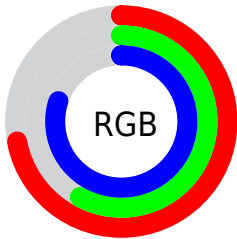

Distribution

- Red (72%)
- Green (58%)
- Blue (80%)