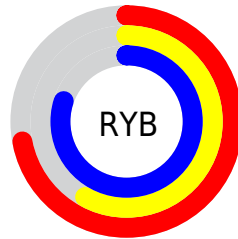

- Red (72%)
- Yellow (58%)
- Blue (80%)