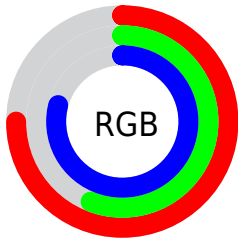

Distribution

Red (75%)

Green (56%)

Blue (79%)