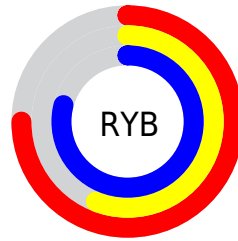

# Details

The CIELCh color  $66, 35.858, 321.344$  is a light color, and the websafe version is hex `CC99CC`. A complement of this color would be  $76, 35.508, 138.500$ , and the grayscale version is  $68, 0.008, 296.813$ .

A 20% lighter version of the original color is  $86, 34.716, 322.649$ , and  $46, 35.904, 321.406$  is the 20% darker color. If you saturate the color by 10%, you get  $61, 48.419, 321.778$ , and if you desaturate by 10%, it is  $71, 23.132, 320.885$ .

# Distribution

Red (75%)

Green (56%)

Blue (79%)

Red (75%)

Yellow (56%)

Blue (79%)

Cyan (4%)