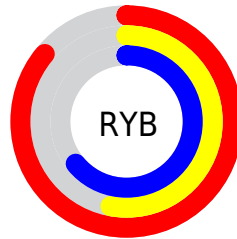

- Red (86%)
- Yellow (53%)
- Blue (64%)