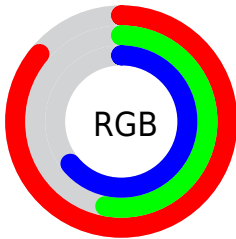

Distribution

- Red (86%)
- Green (53%)
- Blue (64%)