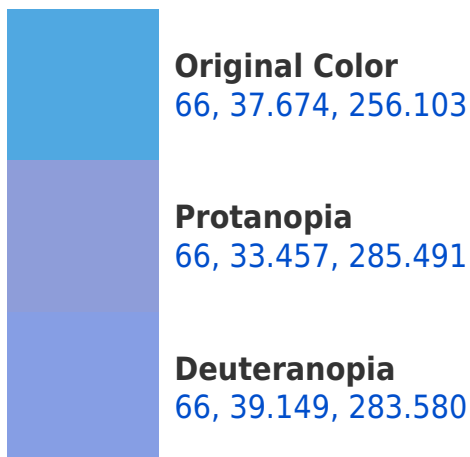

# Black Background

This preview shows how the CIELCh color 66, 37.674, 256.103 looks on a black background.

## **Background**

This preview shows how black text looks on a background with the CIELCh color 66, 37.674, 256.103.

This preview shows how white text looks on a background with the CIELCh color 66, 37.674, 256.103.

## Dichromacy

**Tritanopia**  
66, 31.698, 211.380

# Trichromacy

**Original Color**  
66, 37.674, 256.103

**Protanomaly**  
65, 34.322, 272.806

**Deuteranomaly**  
66, 37.749, 272.980

**Tritanomaly**  
66, 31.605, 228.382