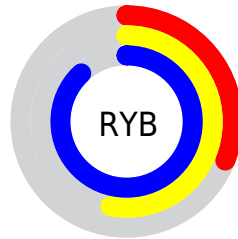

- Red (31%)
- Yellow (53%)
- Blue (88%)