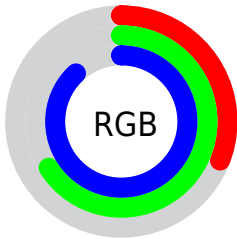

Distribution

- Red (31%)
- Green (66%)
- Blue (88%)