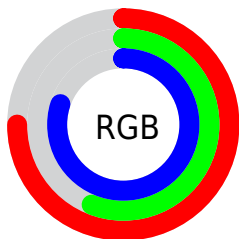

Distribution

Red (75%)

Green (56%)

Blue (80%)