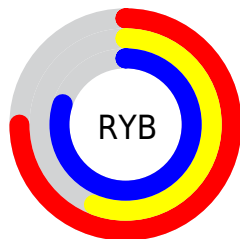

Red (75%)

Yellow (56%)

Blue (80%)