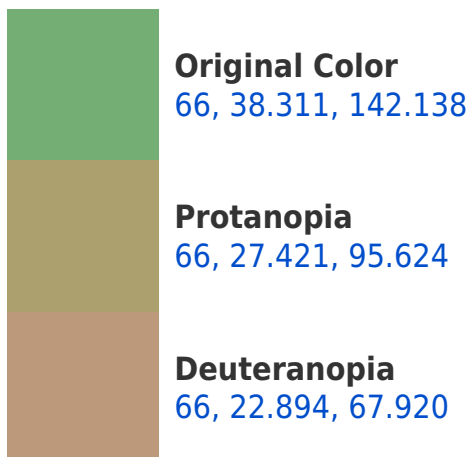

# Black Background

This preview shows how the CIELCh color 66, 38.311, 142.138 looks on a black background.

## Background

This preview shows how black text looks on a background with the CIELCh color 66, 38.311, 142.138.

This preview shows how white text looks on a background with the CIELCh color 66, 38.311, 142.138.

## Dichromacy

**Tritanopia**  
66, 14.385, 228.742

# Trichromacy

**Original Color**  
66, 38.311, 142.138

**Protanomaly**  
66, 28.774, 117.164

**Deuteranomaly**  
65, 22.496, 106.705

**Tritanomaly**  
66, 17.692, 173.801