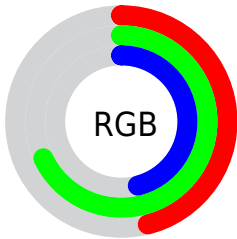

Distribution

- Red (46%)
- Green (68%)
- Blue (46%)