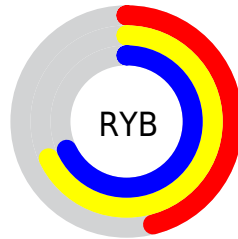

- Red (46%)
- Yellow (68%)
- Blue (68%)