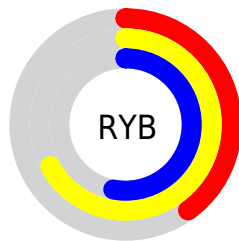

Red (40%)

Yellow (67%)

Blue (53%)