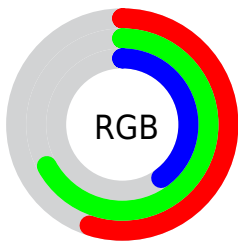

Distribution

Red (55%)

Green (67%)

Blue (40%)