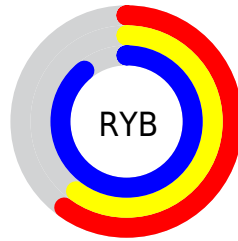

- Red (60%)
- Yellow (60%)
- Blue (89%)