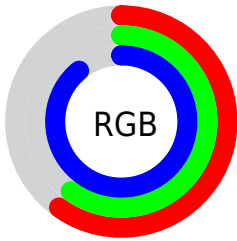

Distribution

- Red (60%)
- Green (60%)
- Blue (89%)