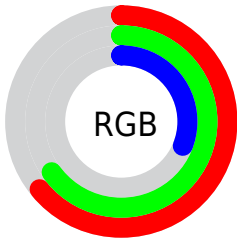

Distribution

Red (64%)

Green (65%)

Blue (31%)