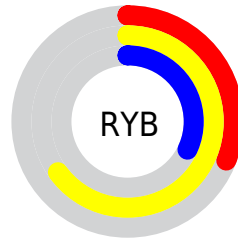

## Conversions Part 2

Format	Color
<a href="#">RYB</a>	<a href="#">80, 165, 82</a>
Decimal	<a href="#">10724688</a>
CIELab	<a href="#">66.00, -12.83, 43.30</a>
CIELCh	<a href="#">66, 45.158, 106.504</a>
Yxy	<a href="#">35.3238, 0.3842, 0.4516</a>
Android (android.graphics.Color)	<a href="#">4288914768</a> ( <a href="#">0xFFA3A550</a> )
YUV	<a href="#">154.7120, -36.8330, 7.2686</a>
Hunter-Lab	<a href="#">59.4338, -13.7603, 28.7927</a>

# Details

The CIELCh color **66, 45.158, 106.504** is a dark color, and the websafe version is hex **999933**. A complement of this color would be **38, 51.985, 298.180**, and the grayscale version is **64, 0.008, 296.813**.

A 20% lighter version of the original color is **86, 44.991, 106.330**, and **46, 44.881, 106.403** is the 20% darker color. If you saturate the color by 10%, you get **66, 52.765, 105.751**, and if you desaturate by 10%, it is **66, 36.920, 107.344**.

# Distribution

Red (64%)

Green (65%)

Blue (31%)

Red (31%)

Yellow (65%)

Blue (32%)

Cyan (1%)