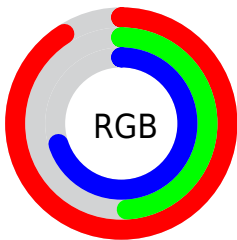

Distribution

- Red (91%)
- Green (49%)
- Blue (70%)