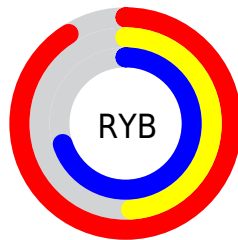

- Red (91%)
- Yellow (49%)
- Blue (70%)