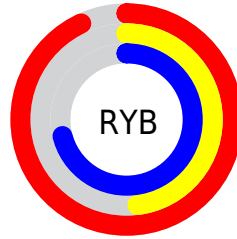

- Red (93%)
- Yellow (48%)
- Blue (71%)