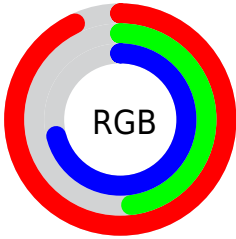

Distribution

- Red (93%)
- Green (48%)
- Blue (71%)