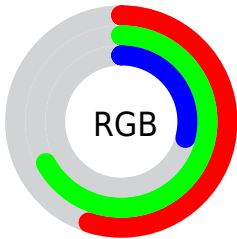

Distribution

Red (55%)

Green (67%)

Blue (29%)