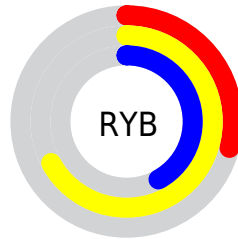

## Conversions Part 2

Format	Color
<a href="#">RYB</a>	<a href="#">75, 171, 106</a>
Decimal	<a href="#">9218891</a>
CIELab	<a href="#">66.00, -25.82, 45.21</a>
CIELCh	<a href="#">66, 52.061, 119.728</a>
Yxy	<a href="#">35.3238, 0.3605, 0.4762</a>
Android (android.graphics.Color)	<a href="#">4287408971 (0xFF8CAB4B)</a>
YUV	<a href="#">150.7870, -37.3630, -9.4602</a>
Hunter-Lab	<a href="#">59.4338, -23.6950, 29.5273</a>

# Details

The CIELCh color **66, 52.061, 119.728** is a dark color, and the websafe version is hex **669933**. A complement of this color would be **40, 58.757, 306.728**, and the grayscale version is **63, 0.008, 296.813**.

A 20% lighter version of the original color is **86, 51.759, 119.826**, and **46, 52.179, 119.921** is the 20% darker color. If you saturate the color by 10%, you get **65, 59.922, 119.458**, and if you desaturate by 10%, it is **67, 43.447, 120.156**.

# Distribution

Red (55%)

Green (67%)

Blue (29%)

Red (29%)

Yellow (67%)

Blue (42%)

Cyan (18%)