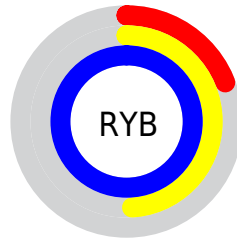

- Red (19%)
- Yellow (49%)
- Blue (100%)