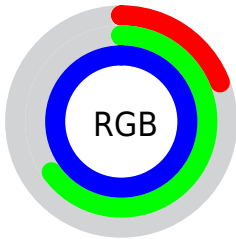

Distribution

- Red (19%)
- Green (65%)
- Blue (100%)