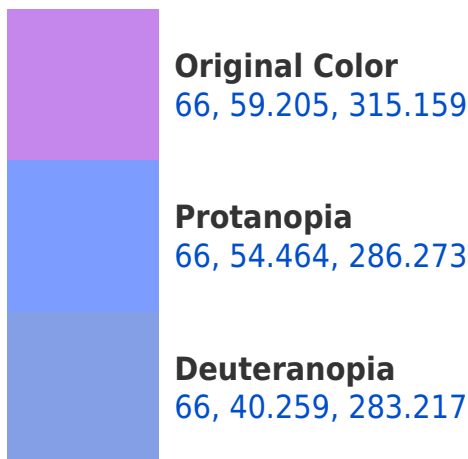

# Black Background

This preview shows how the CIELCh color 66, 59.205, 315.159 looks on a black background.

## Background

This preview shows how black text looks on a background with the CIELCh color 66, 59.205, 315.159.

This preview shows how white text looks on a background with the CIELCh color 66, 59.205, 315.159.

## Dichromacy

**Tritanopia**  
66, 15.076, 354.891

# Trichromacy

**Original Color**  
66, 59.205, 315.159

**Protanomaly**  
66, 54.924, 296.187

**Deuteranomaly**  
66, 46.197, 297.426

**Tritanomaly**  
66, 29.386, 326.328