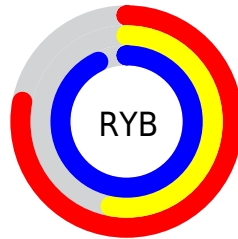

# Details

The CIELCh color `66, 59.205, 315.159` is a light color, and the websafe version is hex `CC99FF`. A complement of this color would be `87, 56.700, 131.232`, and the grayscale version is `68, 0.008, 296.813`.

A 20% lighter version of the original color is `84, 41.380, 325.860`, and `46, 59.612, 315.082` is the 20% darker color. If you saturate the color by 10%, you get `60, 72.881, 315.555`, and if you desaturate by 10%, it is `72, 45.189, 314.715`.

# Distribution

Red (78%)

Green (53%)

Blue (93%)

Red (78%)

Yellow (53%)

Blue (93%)

Cyan (16%)