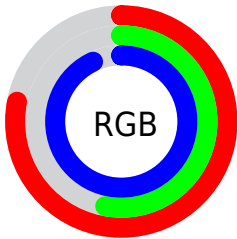

Distribution

Red (78%)

Green (53%)

Blue (93%)