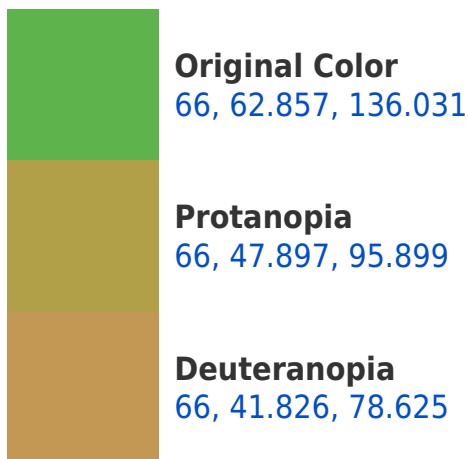

# Black Background

This preview shows how the CIELCh color 66, 62.857, 136.031 looks on a black background.

## **Background**

This preview shows how black text looks on a background with the CIELCh color 66, 62.857, 136.031.

This preview shows how white text looks on a background with the CIELCh color 66, 62.857, 136.031.

## Dichromacy

**Tritanopia**  
66, 18.843, 222.628

# Trichromacy

**Original Color**  
66, 62.857, 136.031

**Protanomaly**  
65, 50.170, 114.959

**Deuteranomaly**  
65, 42.818, 107.336

**Tritanomaly**  
66, 28.080, 163.502