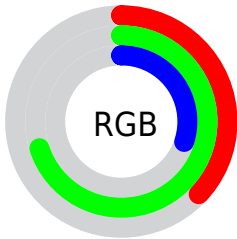

Distribution

- Red (37%)
- Green (70%)
- Blue (30%)