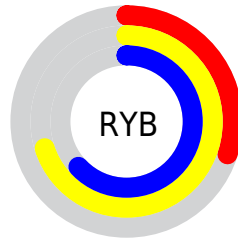

- Red (30%)
- Yellow (70%)
- Blue (63%)