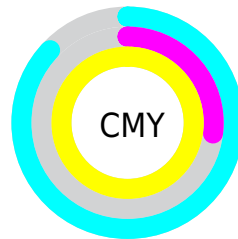

A 20% lighter version of the original color is **86, 92.939, 134.764**, and **47, 73.063, 136.016** is the 20% darker color. If you saturate the color by 10%, you get **66, 92.869, 134.827**, and if you desaturate by 10%, it is **66, 89.524, 134.601**.

# Distribution

Red (13%)

Green (73%)

Blue (0%)

Red (0%)

Yellow (73%)

Blue (60%)

Cyan (82%)

Magenta (0%)

Yellow (100%)

Black (27%)

Cyan (87%)

Magenta (27%)

Yellow (100%)