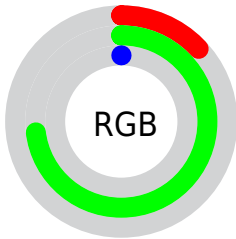

Distribution

Red (13%)

Green (73%)

Blue (0%)