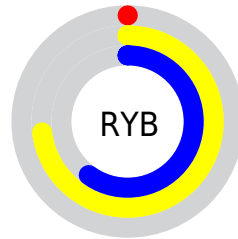

Red (0%)

Yellow (73%)

Blue (60%)