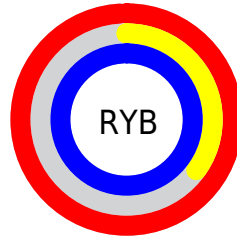

- Red (99%)
- Yellow (35%)
- Blue (99%)