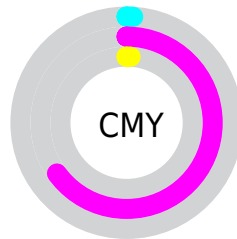

A 20% lighter version of the original color is **76, 65.041, 326.652**, and **46, 94.863, 327.626** is the 20% darker color. If you saturate the color by 10%, you get **63, 104.096, 327.908**, and if you desaturate by 10%, it is **70, 83.014, 327.249**.

# Distribution

- Red (99%)
- Green (35%)
- Blue (99%)

- Red (99%)
- Yellow (35%)
- Blue (99%)

- Cyan (0%)
- Magenta (64%)
- Yellow (0%)
- Black (1%)

- Cyan (1%)
- Magenta (65%)
- Yellow (1%)

# Brightness & Saturation Gradients

These gradients show how the CIELCh color 66, 94.798, 327.621 changes by changing the brightness by 10 percent. The first figure shows a shift by +10% for each color and the second figure -10%.