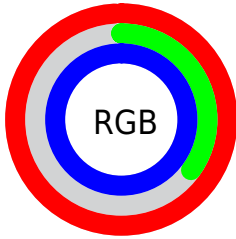

Distribution

- Red (99%)
- Green (35%)
- Blue (99%)