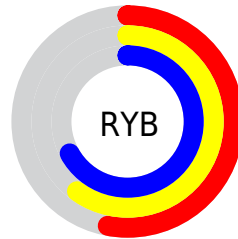

# Details

The CIELCh color **67, 12.823, 198.354** is a light color, and the websafe version is hex **669999**. A complement of this color would be **59, 14.715, 20.911**, and the grayscale version is **66, 0.008, 296.813**.

A 20% lighter version of the original color is **87, 12.679, 198.576**, and **47, 12.979, 198.004** is the 20% darker color. If you saturate the color by 10%, you get **66, 18.214, 197.890**, and if you desaturate by 10%, it is **68, 6.974, 198.874**.

# Distribution

Red (53%)

Green (67%)

Blue (67%)

Red (53%)

Yellow (60%)

Blue (67%)

Cyan (21%)