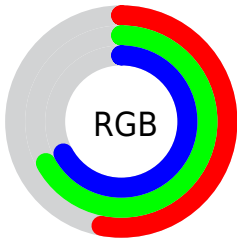

Distribution

Red (53%)

Green (67%)

Blue (67%)