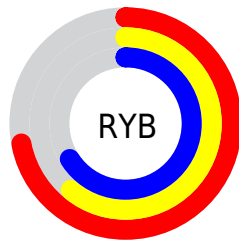

A 20% lighter version of the original color is  $87, 12.847, 348.504$ , and  $47, 13.139, 348.583$  is the 20% darker color. If you saturate the color by 10%, you get  $62, 21.849, 348.976$ , and if you desaturate by 10%, it is  $72, 4.757, 346.946$ .

# Distribution

Red (72%)

Green (61%)

Blue (66%)

Red (72%)

Yellow (61%)

Blue (66%)

Cyan (0%)