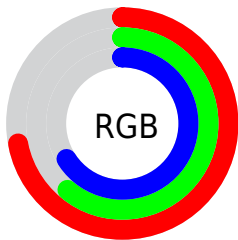

Distribution

Red (72%)

Green (61%)

Blue (66%)