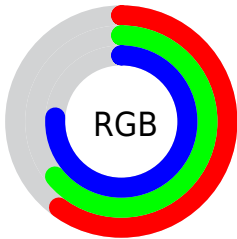

Distribution

Red (60%)

Green (64%)

Blue (76%)