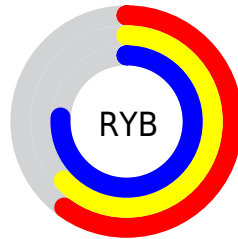

A 20% lighter version of the original color is  $87, 16.487, 279.820$ , and  $47, 16.849, 280.145$  is the 20% darker color. If you saturate the color by 10%, you get  $62, 25.265, 281.727$ , and if you desaturate by 10%, it is  $72, 8.622, 278.582$ .

# Distribution

Red (60%)

Green (64%)

Blue (76%)

Red (60%)

Yellow (63%)

Blue (76%)

Cyan (21%)