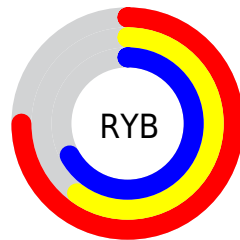

A 20% lighter version of the original color is  $87, 17.567, 346.441$ , and  $47, 17.063, 345.815$  is the 20% darker color. If you saturate the color by 10%, you get  $62, 26.279, 347.140$ , and if you desaturate by 10%, it is  $72, 8.299, 345.136$ .

# Distribution

Red (75%)

Green (60%)

Blue (67%)

Red (75%)

Yellow (60%)

Blue (67%)

Cyan (0%)