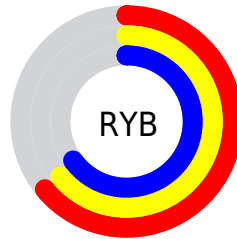

- Red (64%)
- Yellow (64%)
- Blue (65%)