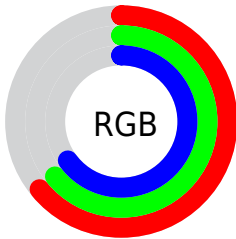

Distribution

- Red (64%)
- Green (64%)
- Blue (65%)