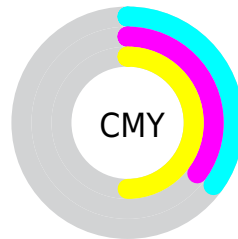

# Details

The CIELCh color **67, 20.239, 108.048** is a light color, and the websafe version is hex **999966**. A complement of this color would be **55, 21.305, 292.705**, and the grayscale version is **66, 0.008, 296.813**.

A 20% lighter version of the original color is **87, 20.255, 108.462**, and **47, 19.846, 107.421** is the 20% darker color. If you saturate the color by 10%, you get **67, 29.103, 107.107**, and if you desaturate by 10%, it is **67, 11.237, 109.004**.

# Distribution

Red (65%)

Green (65%)

Blue (50%)

Red (50%)

Yellow (65%)

Blue (50%)

Cyan (0%)

Magenta (0%)

Yellow (22%)

Black (35%)

Cyan (35%)

Magenta (35%)

Yellow (50%)