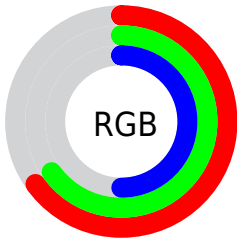

Distribution

Red (65%)

Green (65%)

Blue (50%)