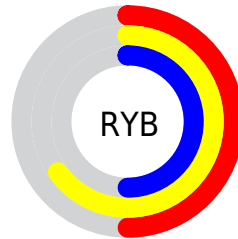

## Conversions Part 2

Format	Color
<a href="#">RYB</a>	<a href="#">128, 165, 128</a>
Decimal	<a href="#">10855808</a>
CIELab	<a href="#">67.00, -6.27, 19.24</a>
CIElCh	<a href="#">67, 20.239, 108.048</a>
Yxy	<a href="#">36.6320, 0.3457, 0.3835</a>
Android (android.graphics.Color)	<a href="#">4289045888</a> (0xFFA5A580)
YUV	<a href="#">160.7820, -16.1615, 3.6992</a>
Hunter-Lab	<a href="#">60.5244, -8.5378, 17.0323</a>

# Details

The CIELCh color **67, 20.239, 108.048** is a light color, and the websafe version is hex **999966**. A complement of this color would be **55, 21.305, 292.705**, and the grayscale version is **66, 0.008, 296.813**.

A 20% lighter version of the original color is **87, 20.255, 108.462**, and **47, 19.846, 107.421** is the 20% darker color. If you saturate the color by 10%, you get **67, 29.103, 107.107**, and if you desaturate by 10%, it is **67, 11.237, 109.004**.

# Distribution

Red (65%)

Green (65%)

Blue (50%)

Red (50%)

Yellow (65%)

Blue (50%)

Cyan (0%)