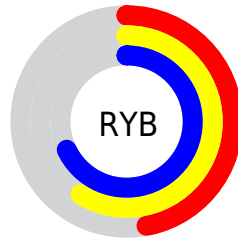

A 20% lighter version of the original color is  $87, 21.451, 174.923$ , and  $47, 21.096, 175.629$  is the 20% darker color. If you saturate the color by 10%, you get  $66, 27.587, 173.665$ , and if you desaturate by 10%, it is  $68, 14.919, 175.869$ .

# Distribution

Red (47%)

Green (68%)

Blue (62%)

Red (47%)

Yellow (59%)

Blue (68%)

Cyan (32%)