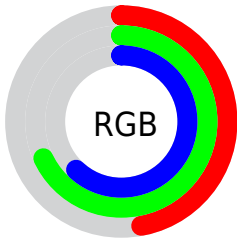

Distribution

Red (47%)

Green (68%)

Blue (62%)