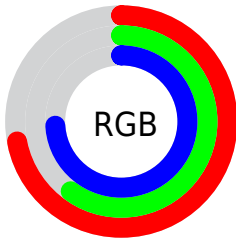

Distribution

- Red (72%)
- Green (60%)
- Blue (74%)