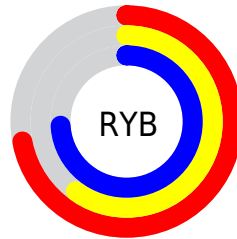

- Red (72%)
- Yellow (60%)
- Blue (74%)