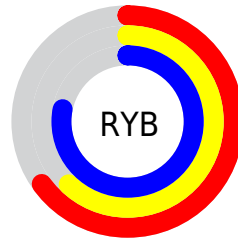

# Details

The CIELCh color  $67, 23.516, 300.123$  is a light color, and the websafe version is hex  $9999CC$ . A complement of this color would be  $79, 22.491, 117.143$ , and the grayscale version is  $68, 0.008, 296.813$ .

A 20% lighter version of the original color is  $87, 22.284, 299.761$ , and  $47, 23.351, 300.265$  is the 20% darker color. If you saturate the color by 10%, you get  $61, 35.352, 301.050$ , and if you desaturate by 10%, it is  $73, 12.107, 299.309$ .

# Distribution

Red (65%)

Green (62%)

Blue (78%)

Red (65%)

Yellow (62%)

Blue (78%)

Cyan (17%)