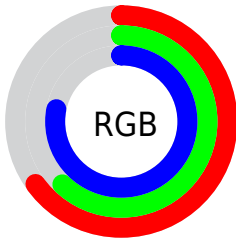

Distribution

Red (65%)

Green (62%)

Blue (78%)