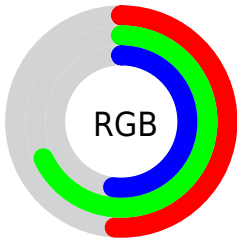

Distribution

Red (51%)

Green (68%)

Blue (52%)