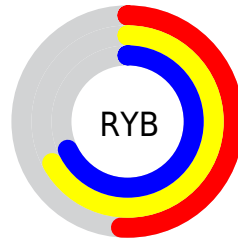

A 20% lighter version of the original color is  $87, 28.964, 143.731$ , and  $47, 28.720, 143.988$  is the 20% darker color. If you saturate the color by 10%, you get  $66, 39.962, 143.111$ , and if you desaturate by 10%, it is  $68, 17.340, 144.750$ .

# Distribution

Red (51%)

Green (68%)

Blue (52%)

Red (51%)

Yellow (67%)

Blue (68%)

Cyan (25%)