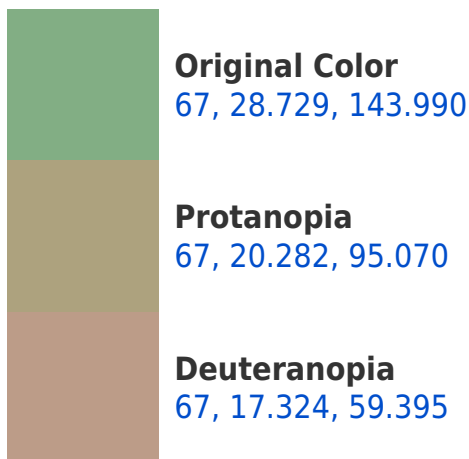

## Background

This preview shows how black text looks on a background with the CIELCh color 67, 28.729, 143.990.

This preview shows how white text looks on a background with the CIELCh color 67, 28.729, 143.990.

## Dichromacy

**Tritanopia**  
67, 12.256, 238.124

# Trichromacy

**Original Color**  
67, 28.729, 143.990

**Protanomaly**  
67, 21.117, 117.964

**Deuteranomaly**  
67, 15.458, 102.528

**Tritanomaly**  
67, 13.061, 181.034

# Monochromacy

**Original Color**  
67, 28.729, 143.990

**Achromatopsia**  
64, 0.008, 296.813

**Achromatomaly**  
65, 10.852, 143.894