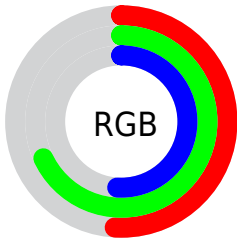

Distribution

- Red (51%)
- Green (68%)
- Blue (51%)