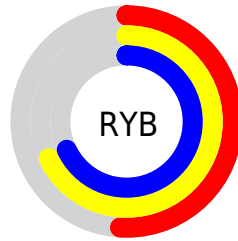

- Red (51%)
- Yellow (68%)
- Blue (68%)