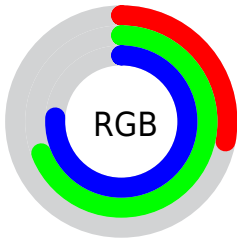

Distribution

- Red (28%)
- Green (69%)
- Blue (76%)