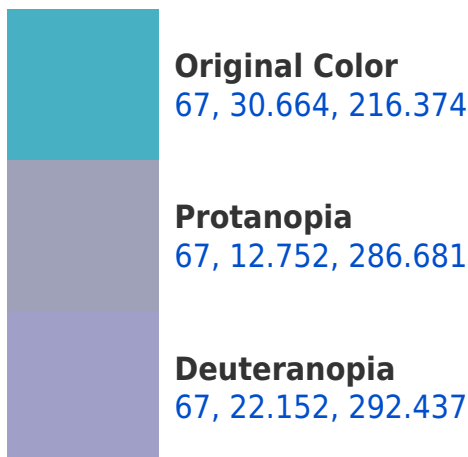

## Background

This preview shows how black text looks on a background with the CIELCh color 67, 30.664, 216.374.

This preview shows how white text looks on a background with the CIELCh color 67, 30.664, 216.374.

## Dichromacy

**Tritanopia**  
67, 30.868, 212.909

# Trichromacy

**Original Color**  
67, 30.664, 216.374

**Protanomaly**  
66, 17.557, 240.307

**Deuteranomaly**  
66, 21.144, 256.285

**Tritanomaly**  
67, 30.735, 214.093

# Monochromacy

**Original Color**  
67, 30.664, 216.374

**Achromatopsia**  
61, 0.008, 296.813

**Achromatomaly**  
63, 13.971, 212.287