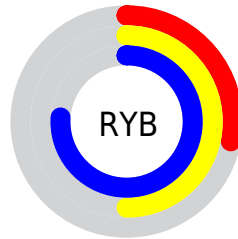

- Red (28%)
- Yellow (50%)
- Blue (76%)