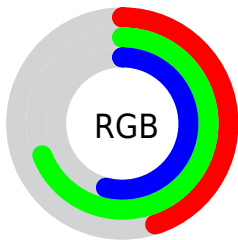

Distribution

- Red (45%)
- Green (69%)
- Blue (54%)