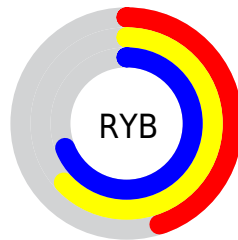

- Red (45%)
- Yellow (63%)
- Blue (69%)