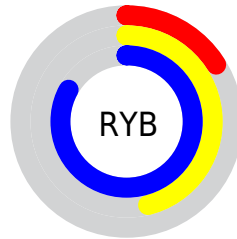

- Red (16%)
- Yellow (46%)
- Blue (83%)