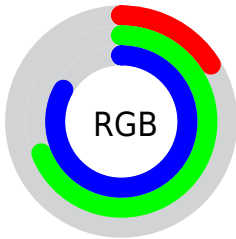

Distribution

- Red (16%)
- Green (69%)
- Blue (83%)