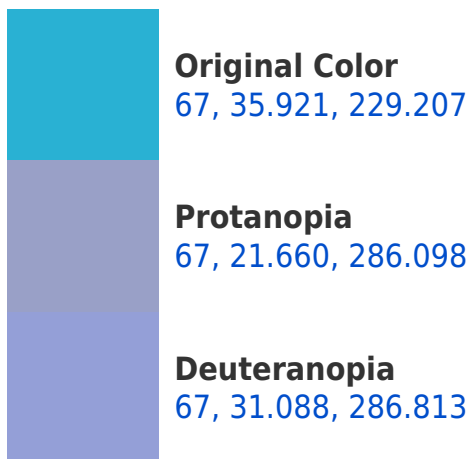

# Black Background

This preview shows how the CIELCh color 67, 35.921, 229.207 looks on a black background.

## Background

This preview shows how black text looks on a background with the CIELCh color 67, 35.921, 229.207.

This preview shows how white text looks on a background with the CIELCh color 67, 35.921, 229.207.

## Dichromacy

**Tritanopia**  
67, 36.713, 209.016

# Trichromacy

**Original Color**  
67, 35.921, 229.207

**Protanomaly**  
66, 25.701, 252.036

**Deuteranomaly**  
66, 30.632, 259.648

**Tritanomaly**  
67, 36.090, 215.875