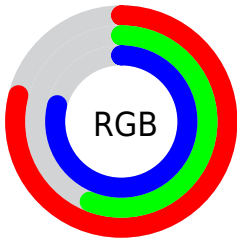

Distribution

- Red (79%)
- Green (56%)
- Blue (79%)