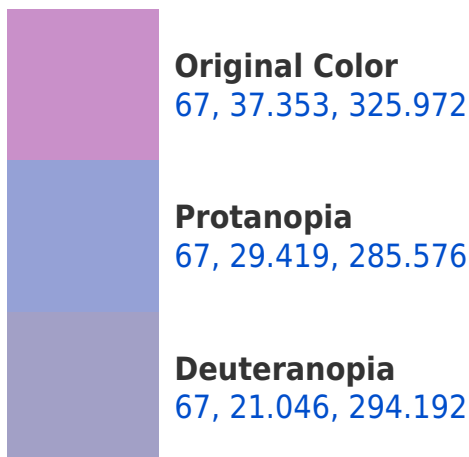

# Black Background

This preview shows how the CIELCh color 67, 37.353, 325.972 looks on a black background.

## Background

This preview shows how black text looks on a background with the CIELCh color 67, 37.353, 325.972.

This preview shows how white text looks on a background with the CIELCh color 67, 37.353, 325.972.

## Dichromacy

**Tritanopia**  
67, 18.700, 0.700

# Trichromacy

**Original Color**  
67, 37.353, 325.972

**Protanomaly**  
67, 30.332, 301.474

**Deuteranomaly**  
67, 26.203, 309.757

**Tritanomaly**  
67, 24.660, 341.644