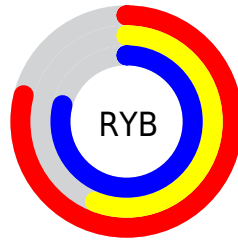

- Red (79%)
- Yellow (56%)
- Blue (79%)