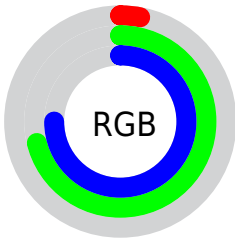

Distribution

- Red (3%)
- Green (71%)
- Blue (75%)