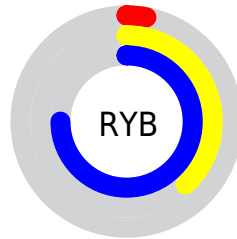

- Red (3%)
- Yellow (38%)
- Blue (75%)