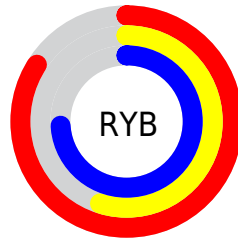

# Details

The CIELCh color **67, 37.722, 338.089** is a light color, and the websafe version is hex **CC99CC**. A complement of this color would be **80, 37.189, 152.553**, and the grayscale version is **69, 0.009, 296.813**.

A 20% lighter version of the original color is **85, 33.577, 330.848**, and **47, 38.058, 337.748** is the 20% darker color. If you saturate the color by 10%, you get **62, 48.287, 339.002**, and if you desaturate by 10%, it is **72, 26.738, 337.251**.

# Distribution

Red (84%)

Green (55%)

Blue (74%)

Red (84%)

Yellow (55%)

Blue (74%)

Cyan (0%)