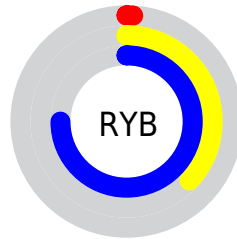

- Red (1%)
- Yellow (37%)
- Blue (75%)