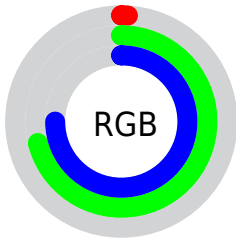

Distribution

- Red (1%)
- Green (71%)
- Blue (75%)