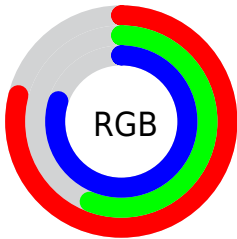

Distribution

- Red (79%)
- Green (56%)
- Blue (80%)