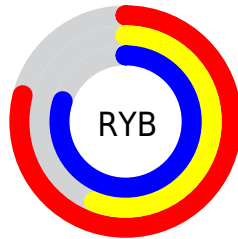

- Red (79%)
- Yellow (56%)
- Blue (80%)