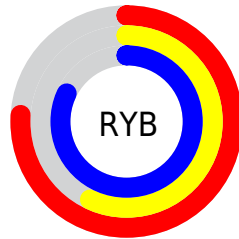

Red (76%)

Yellow (57%)

Blue (82%)