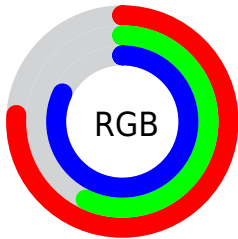

Distribution

Red (76%)

Green (57%)

Blue (82%)